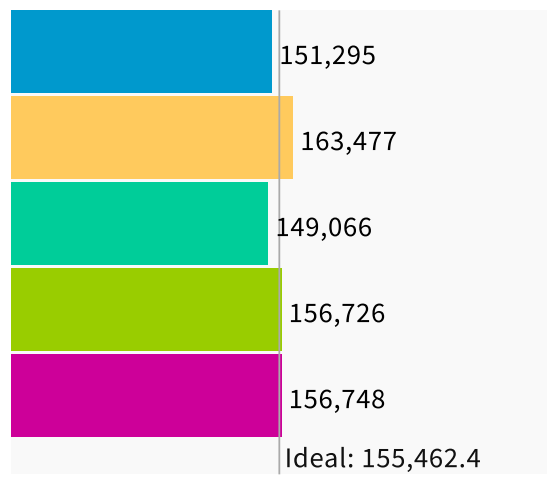

Population | Data Layers | Evaluation

Population Balance

① Uses adjusted 2020 Decennial Census population with processing by Redistricting Partners on 2020 Blocks.

UNASSIGNED POPULATION: 0  
 MAX. POPULATION DEVIATION: 5.16%